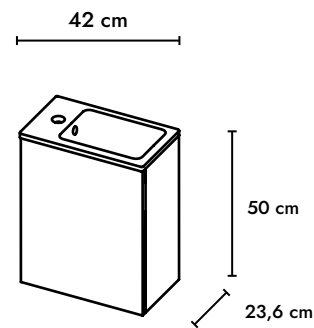

MARNE 42 CM

- **100303019** white
- **100303026** ash cherry
- **100303031** anthracite
- **100303008** wenge oak

42cm wall hung vanity, door with lateral handle, hinges with soft closing system included.

1. **100303040** white
2. 42x24cm recessed hand rinse basin with overflow.