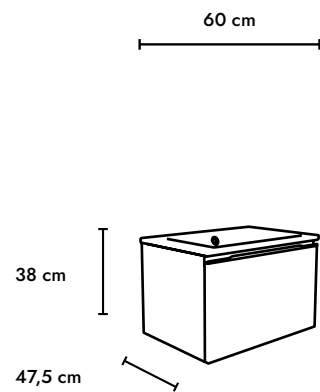

- 100281341 ☐ white
- 100281345 ☐ ash cherry
- 100281319 ☐ anthracite
- 100281328 ☐ wenge oak

Wall hung vanity 60cm. 1 drawer with soft close. Aluminium door handle.