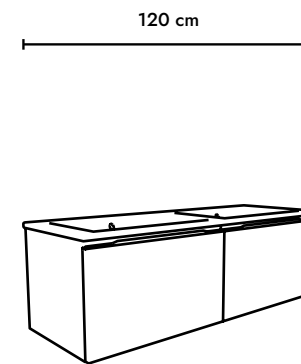

- 100281316 ☐ white
- 100281325 ☐ ash cherry
- 100281296 ☐ anthracite
- 100281327 ☐ wenge oak

Wall hung vanity 120cm. 2 drawers with soft close. Aluminium door handle.