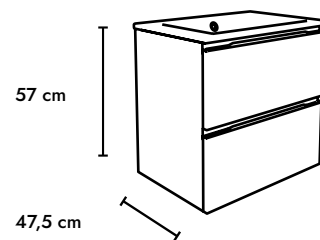

- 100281315 ☐ white
- 100281361 ☐ ash cherry
- 100281297 ☐ anthracite
- 100281363 ☐ wenge oak

Wall hung vanity 60cm. 2 drawers with soft close. Aluminium door handle.